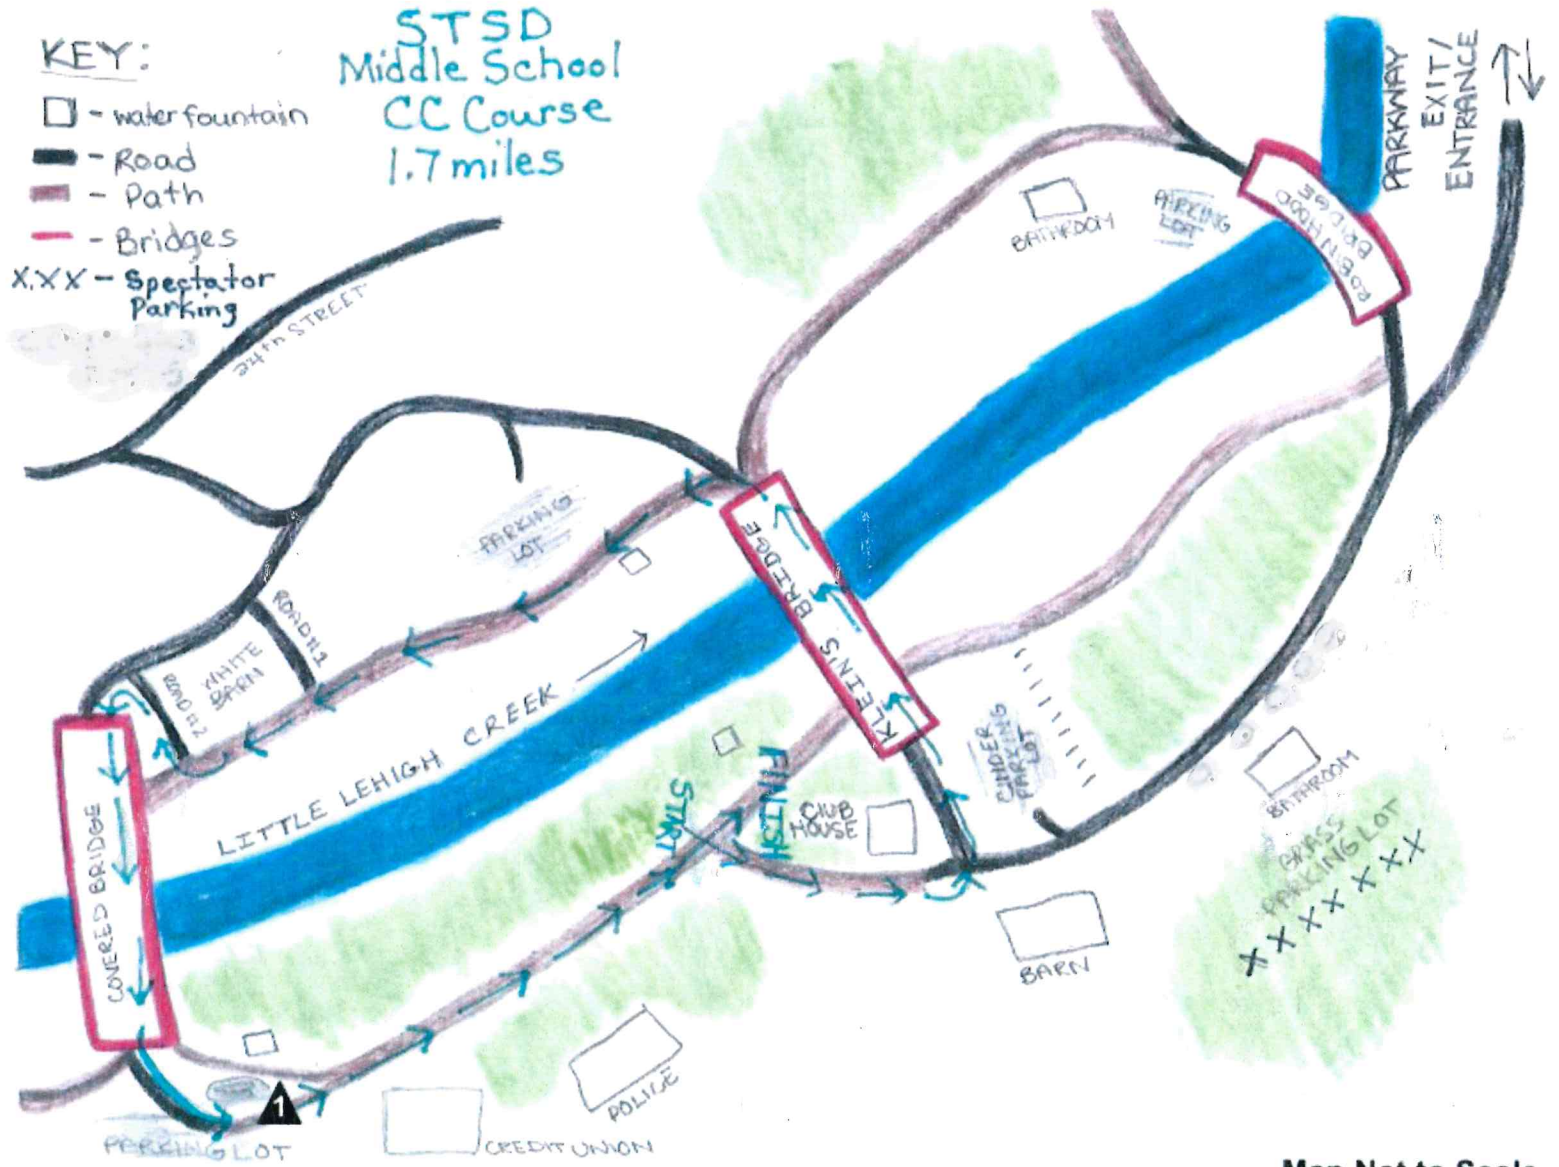

# STSD High School C C Course 3.1 miles

- KEY:**
- - water fountain
  - - Road
  - - path
  - - Bridges
  - XXX - Spectator Parking

- Map Not to Scale -

**KEY:**  
 □ - water fountain  
 — - Road  
 — - Path  
 — - Bridges  
 X.XX - Spectator Parking

STSD  
 Middle School  
 CC Course  
 1.7 miles

- Map Not to Scale -