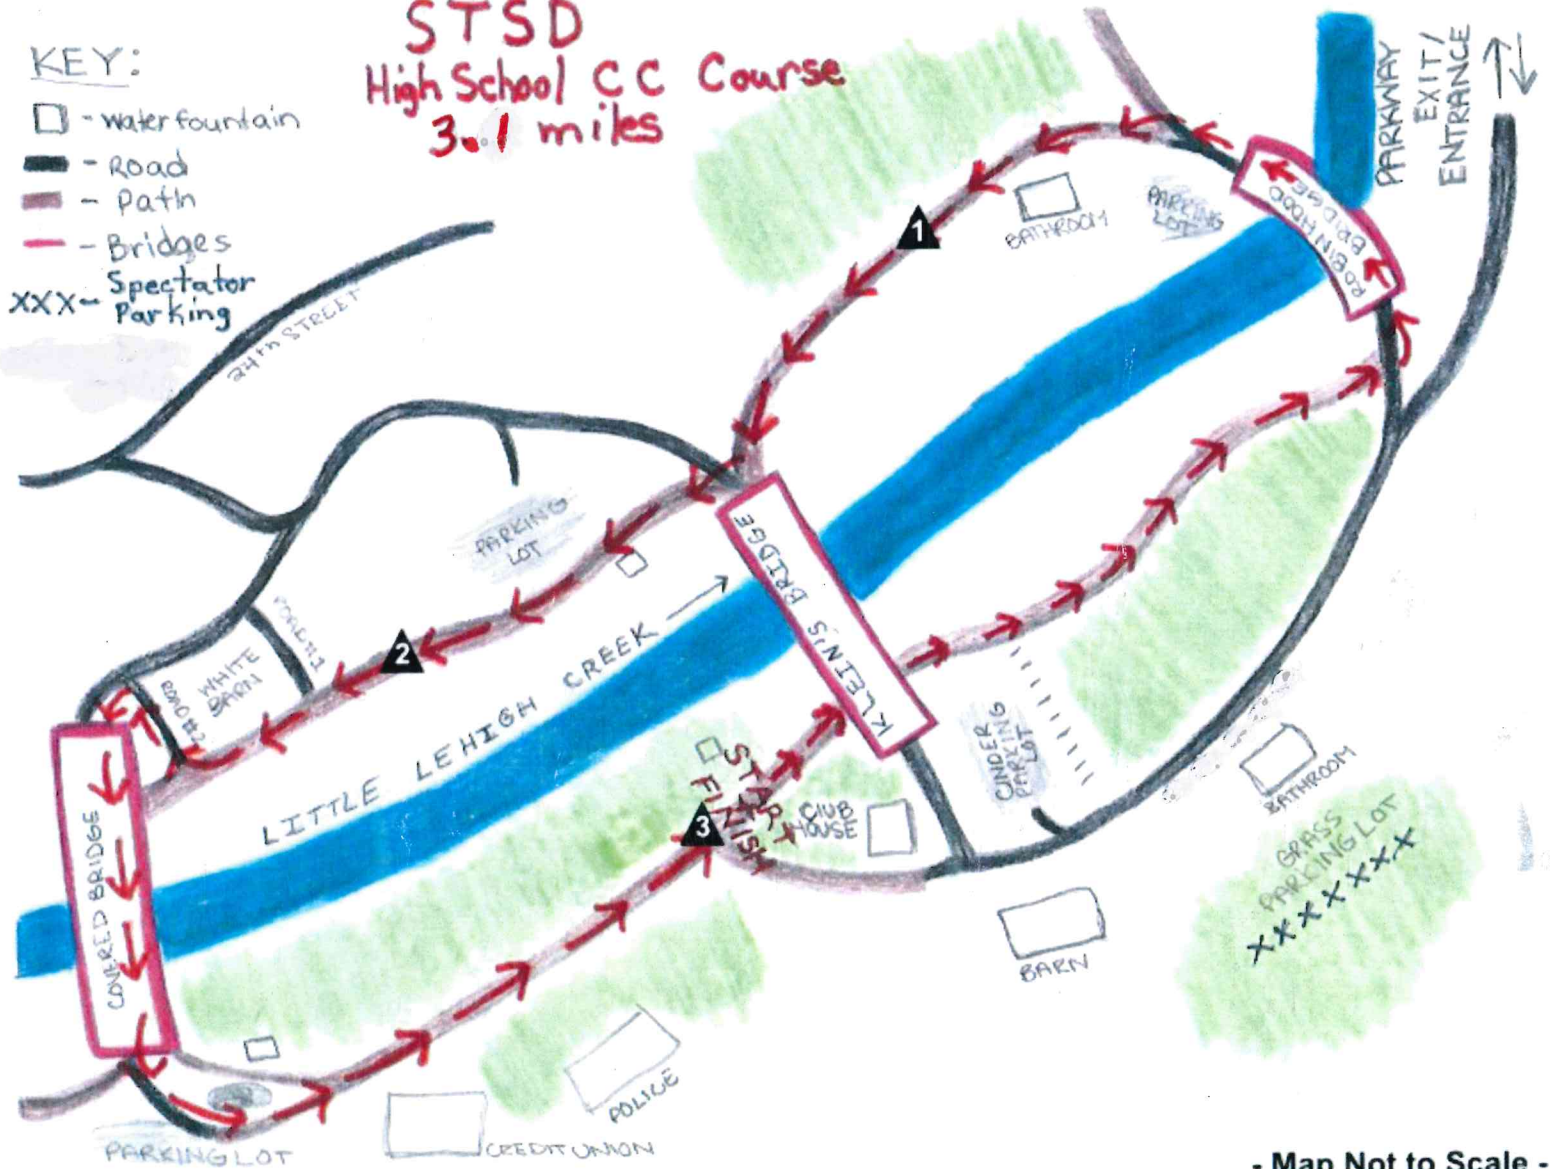

# STSD High School C C Course 3.1 miles

- KEY:**
- - water fountain
  - - Road
  - - path
  - - Bridges
  - XXX - Spectator Parking

- Map Not to Scale -

**KEY:**  
 □ - water fountain  
 — - Road  
 — - Path  
 — - Bridges  
 X.XX - Spectator Parking

STSD  
 Middle School  
 CC Course  
 1.7 miles

- Map Not to Scale -