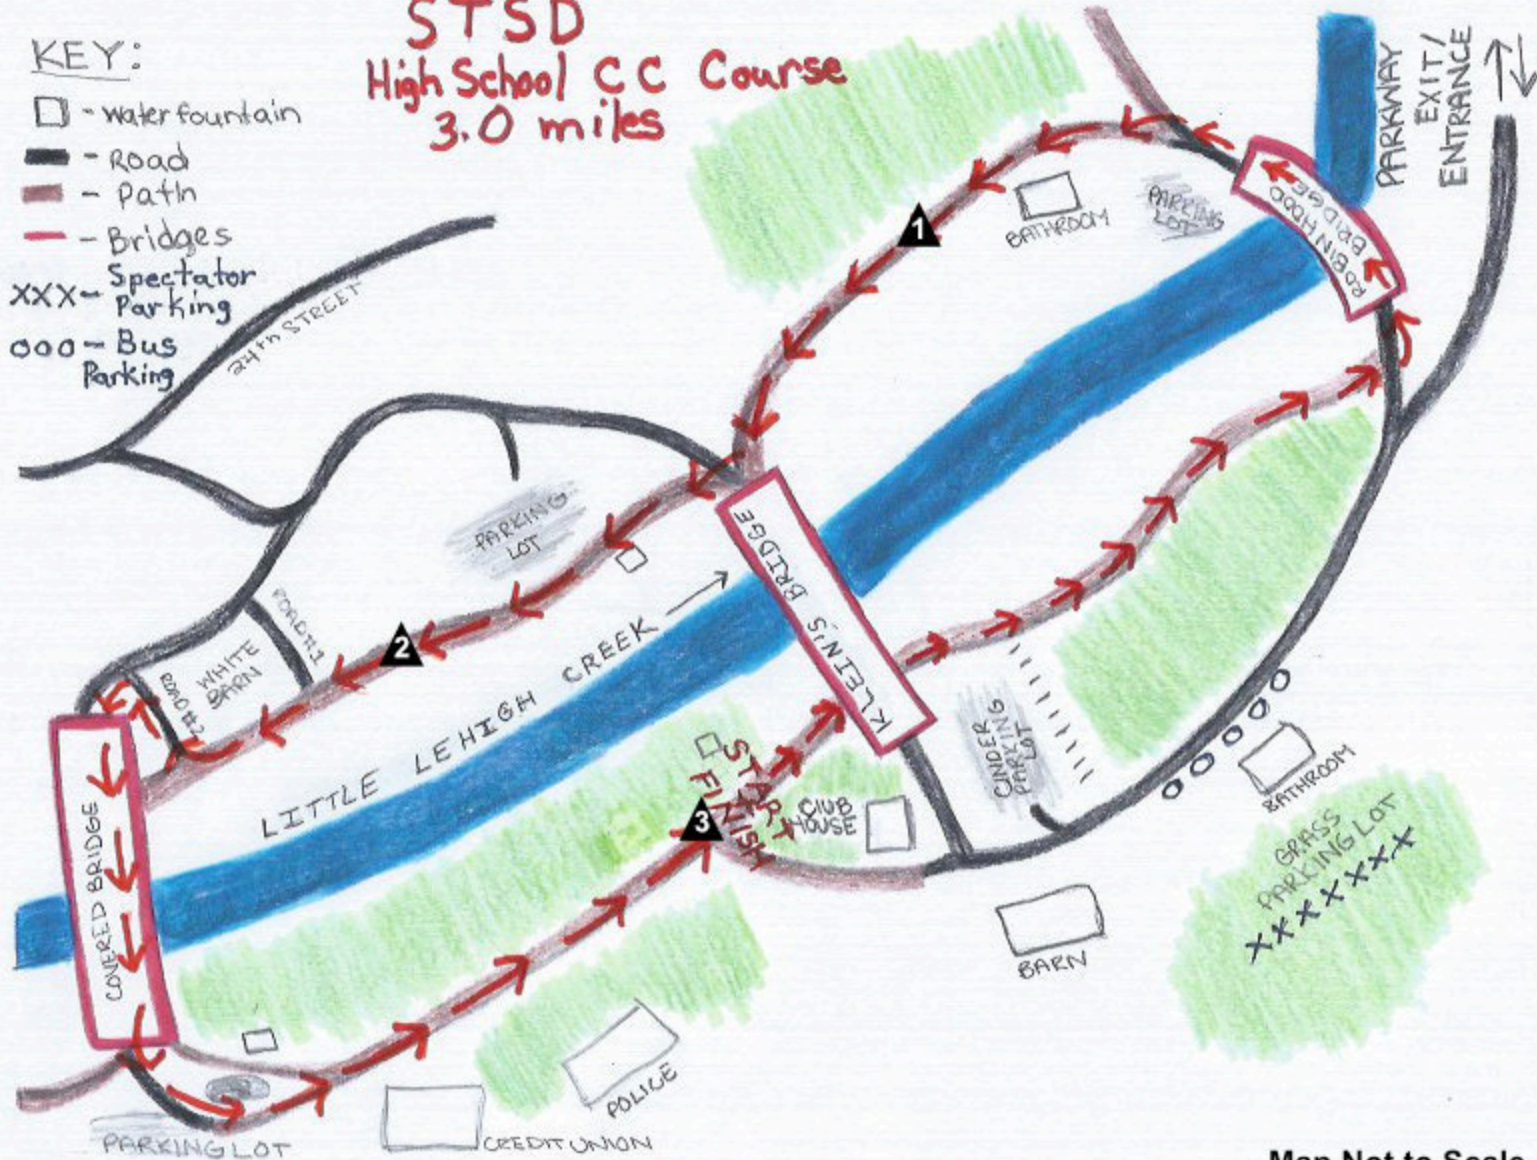

STSD High School C C Course 3.0 miles

- KEY:**
- - water fountain
 - - Road
 - - Path
 - - Bridges
 - XXX - Spectator Parking
 - ooo - Bus Parking

- Map Not to Scale -

- KEY:**
- - water fountain
 - - Road
 - - Path
 - - Bridges
 - X.XX - Spectator Parking
 - ooo - Bus Parking

STSD Middle School CC Course
1.7 miles

- Map Not to Scale -