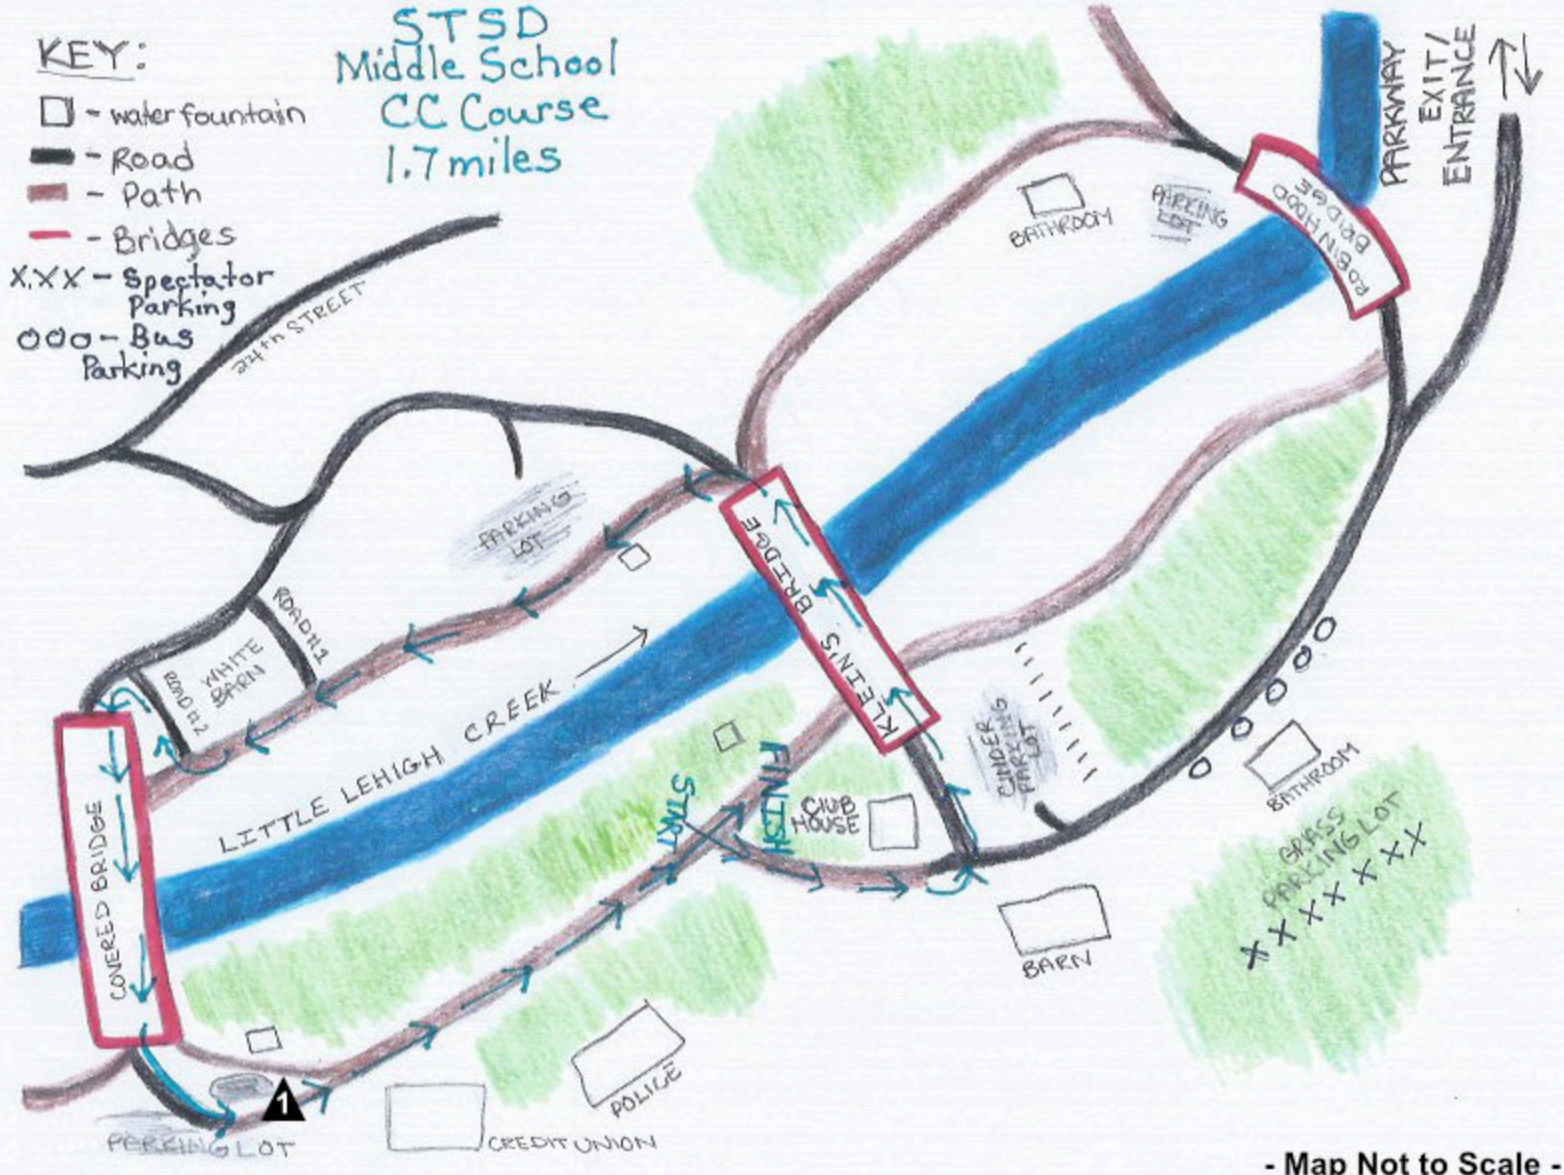

STSD High School C C Course 3.0 miles

- KEY:**
- - water fountain
 - - Road
 - - Path
 - - Bridges
 - XXX - Spectator Parking
 - ooo - Bus Parking

- Map Not to Scale -

- KEY:**
- - water fountain
 - - Road
 - - Path
 - - Bridges
 - X.XX - Spectator Parking
 - ooo - Bus Parking

STSD Middle School CC Course
1.7 miles

- Map Not to Scale -