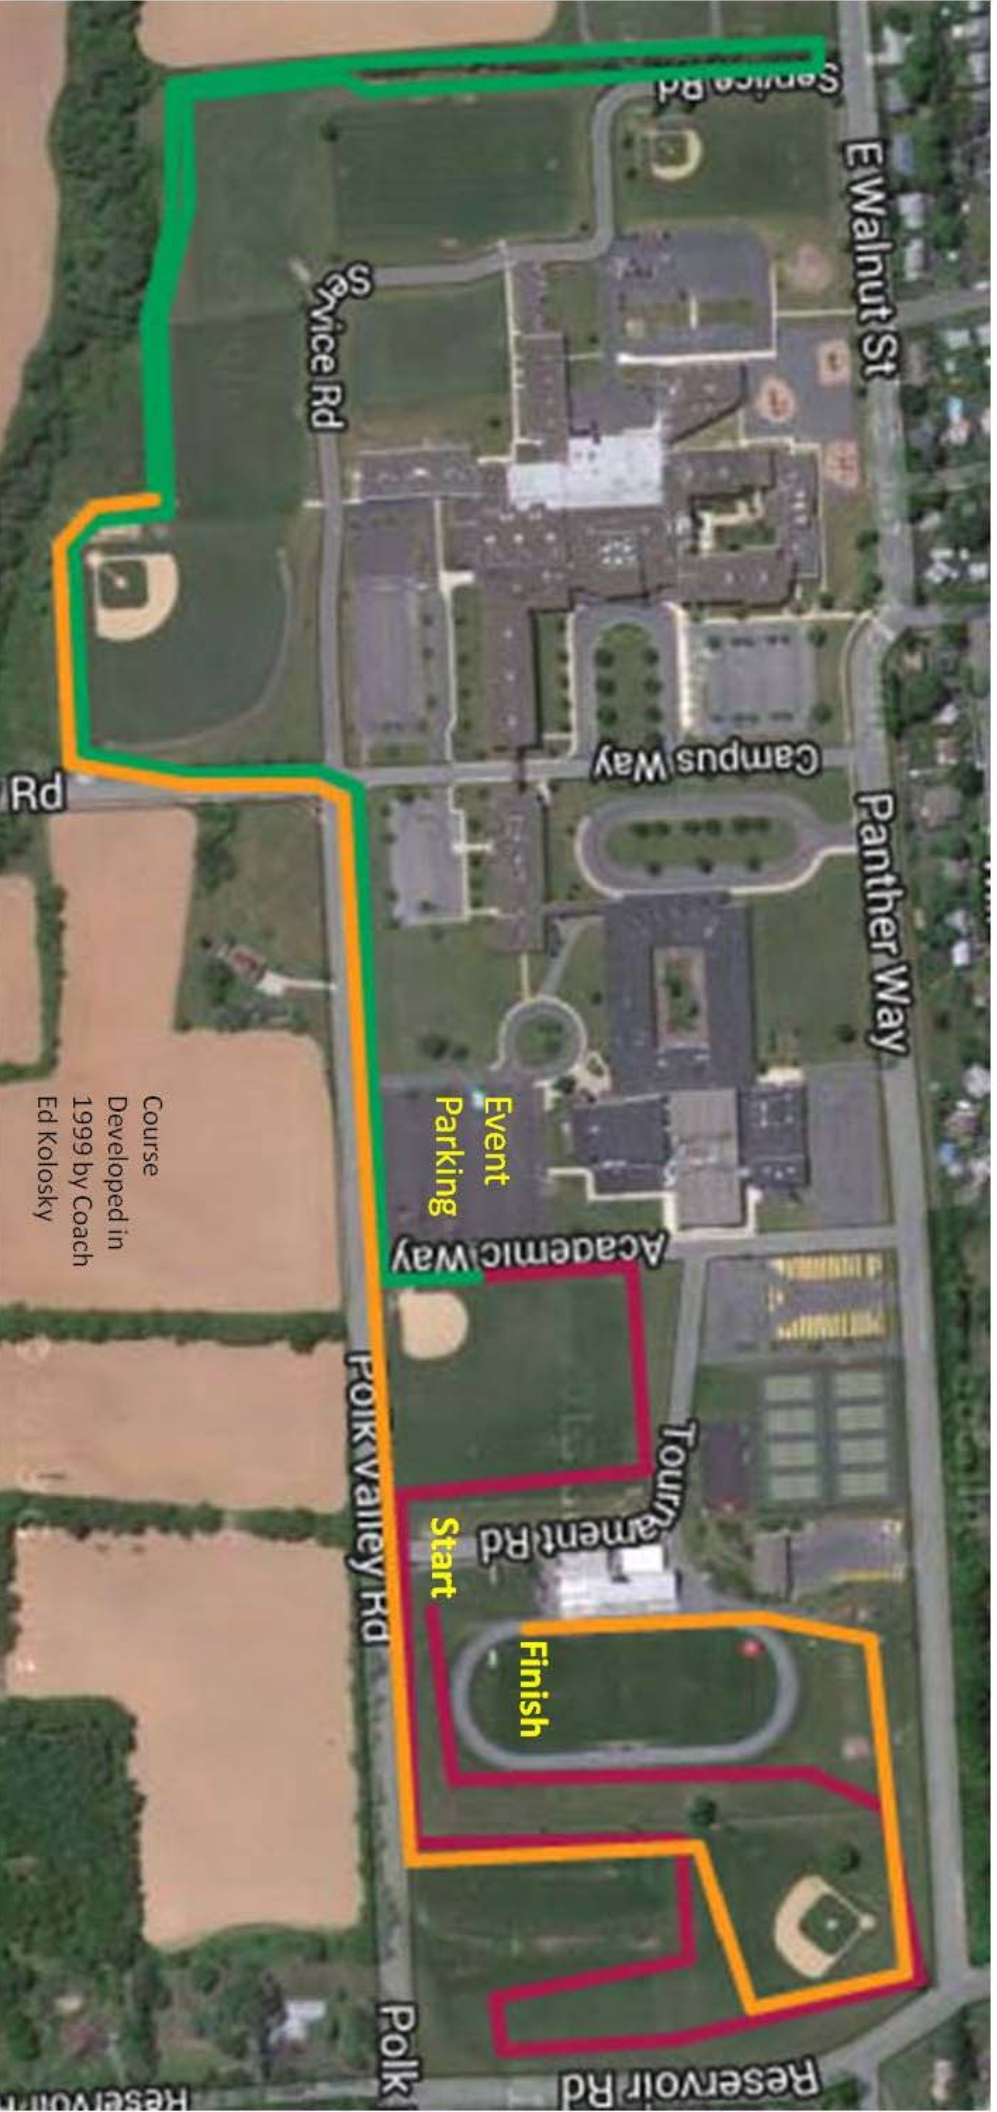

# Saucon Valley Cross Country Course

Mile 0-1 = Red

Mile 1-2 = Green

Mile 2-3.1 = Orange