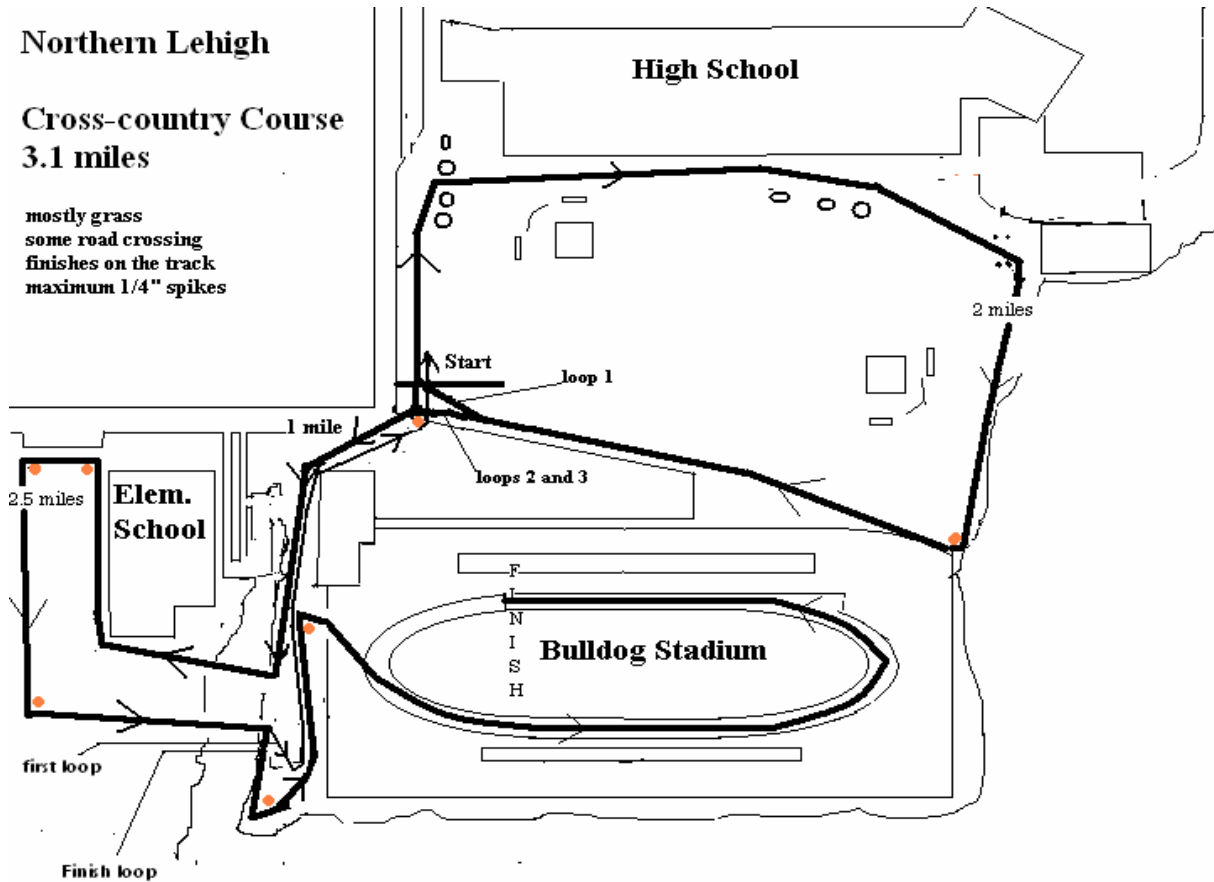

## Northern Lehigh

### Cross-country Course 3.1 miles

mostly grass  
some road crossing  
finishes on the track  
maximum 1/4" spikes

### Course Directions

1. Start on lower fields.
2. Run lower loop twice.
3. Cross the parking lot, go behind the bus garage, take the first path through the woods.
4. Run upper elementary loop.
5. Enter the 2nd path through the woods, exit the 2nd path from the woods, go around the backstop, and head behind the bus garage toward the start line.
6. Run through the start line and run lower loop again.
7. Cross the parking lot, go behind the bus garage, take the first path through the woods.
8. Run upper elementary loop again.
9. Enter the 2nd path through the woods, exit the 2nd path from the woods, go around the cone in the corner of field, go around the backstop, take a hard right around the cone, and enter the back gate to the stadium.
10. Enter the gate to the track and complete 1 lap to the finish line.