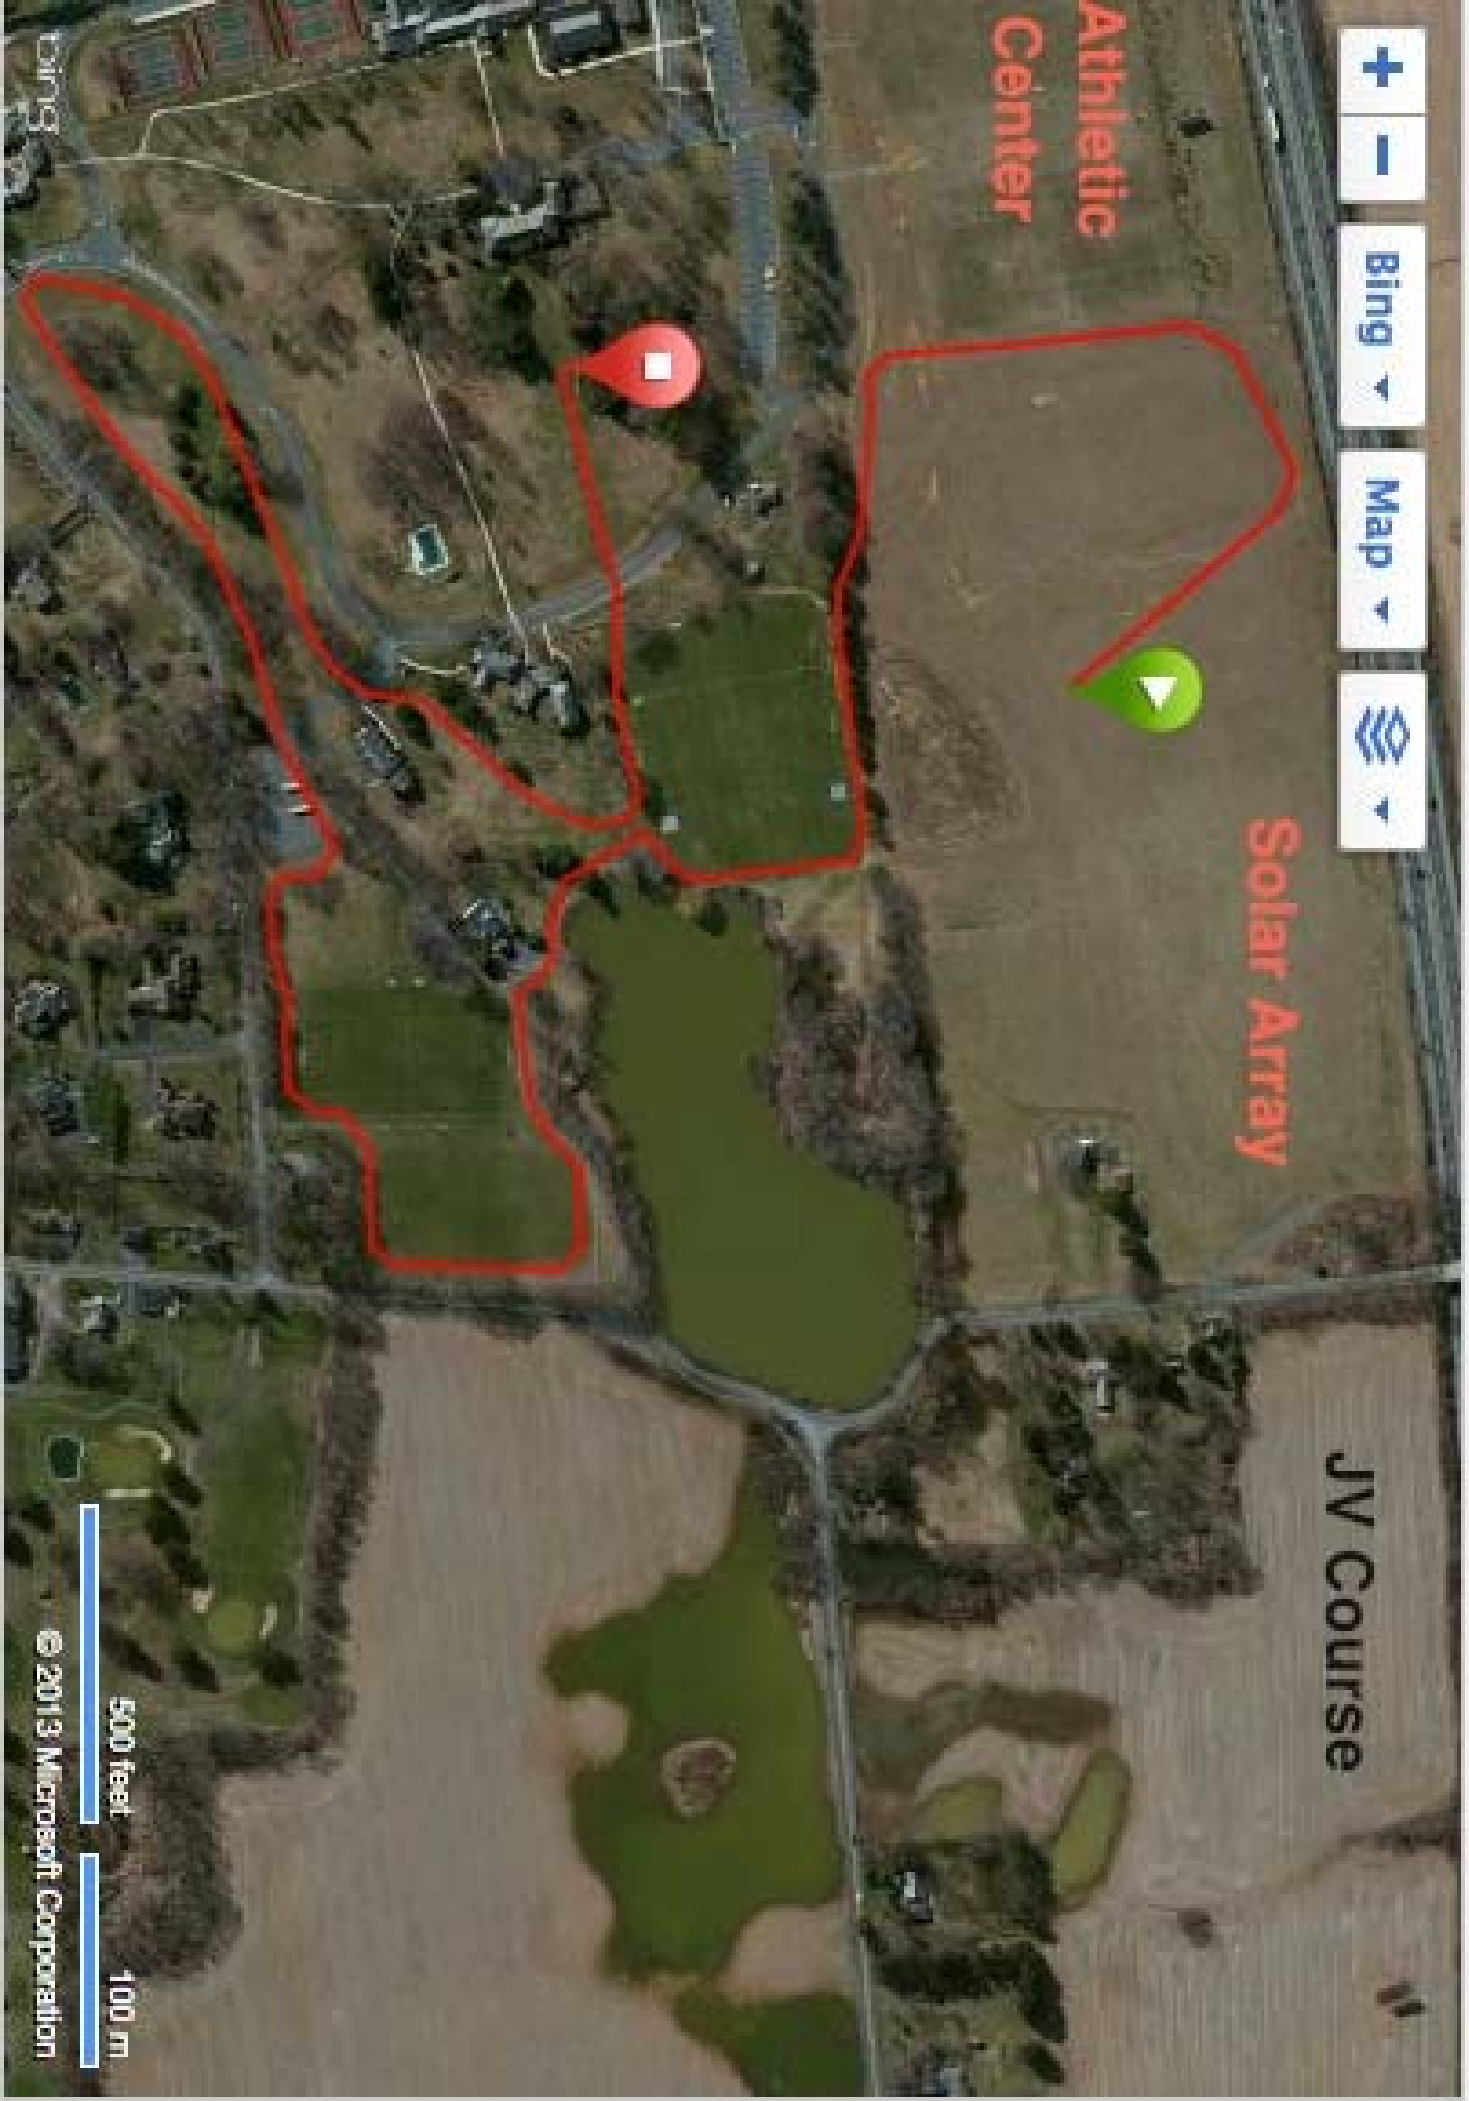

+ - Bing Map

Athletic Center

Solar Array

JV Course

500 feet 100 m

© 2013 Microsoft Corporation

SOLAR ARRAY

ATHLETIC CENTER

VARSITY XC COURSE

1

2

3