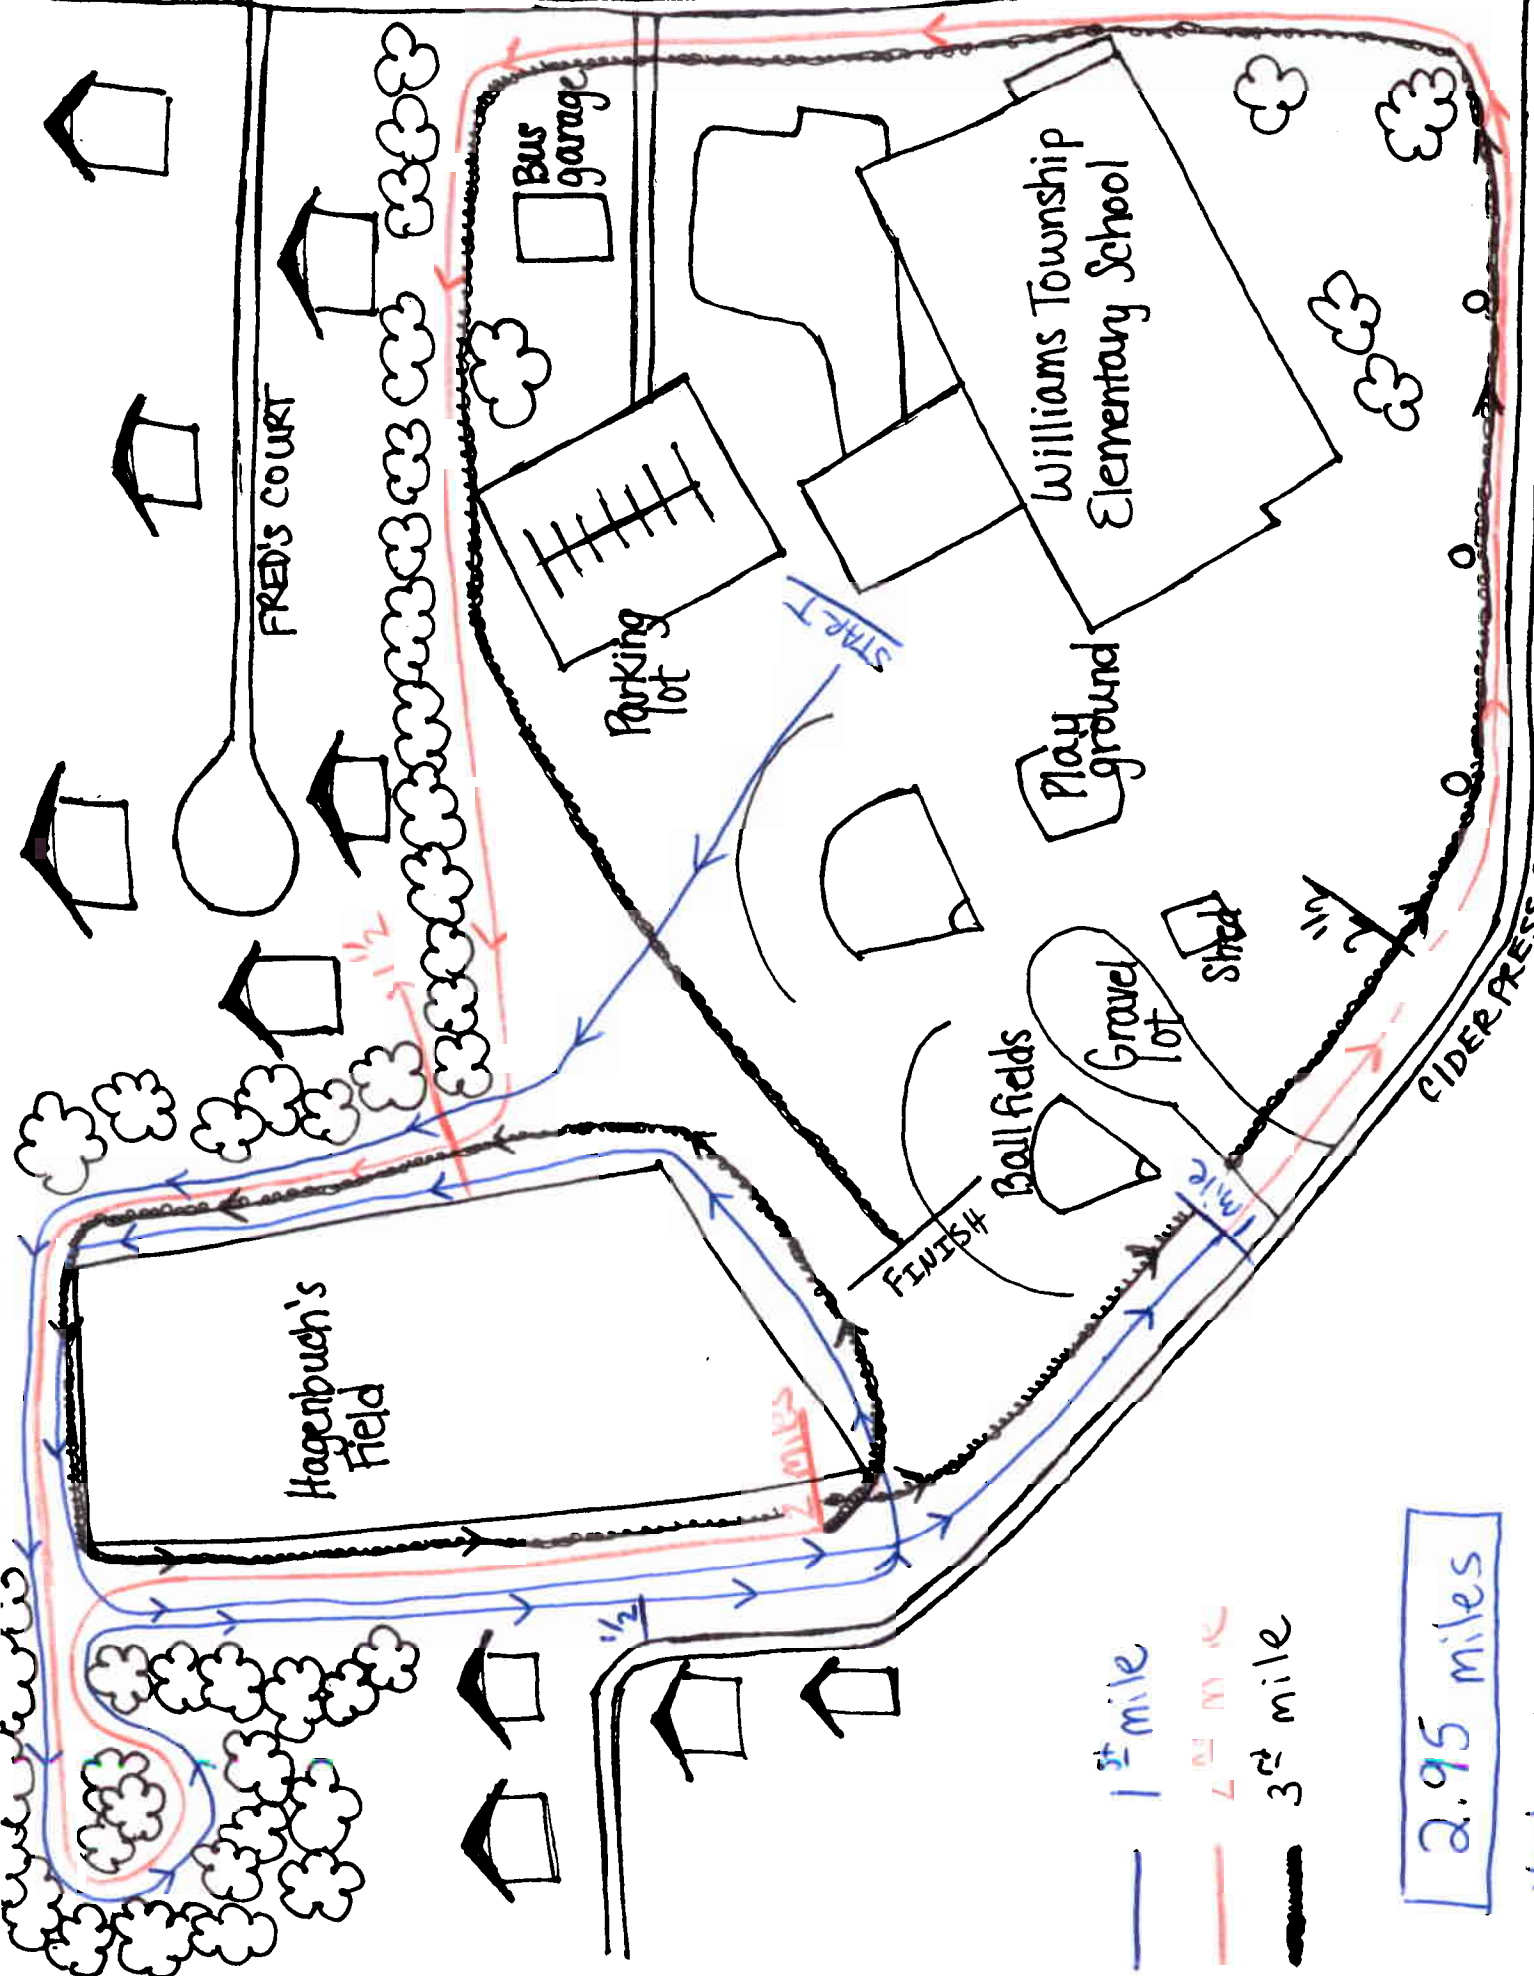

MORGAN HILL ROAD

FRED'S COURT

Bus garage

Parking lot

Williams Township Elementary School

Playground

Ball fields

Gravel lot

Shed

Hagenbuch's Field

FINISH

START

CIDER PRESS ROAD

1<sup>st</sup> mile

2<sup>nd</sup> mile

3<sup>rd</sup> mile

2.95 miles

High school Map